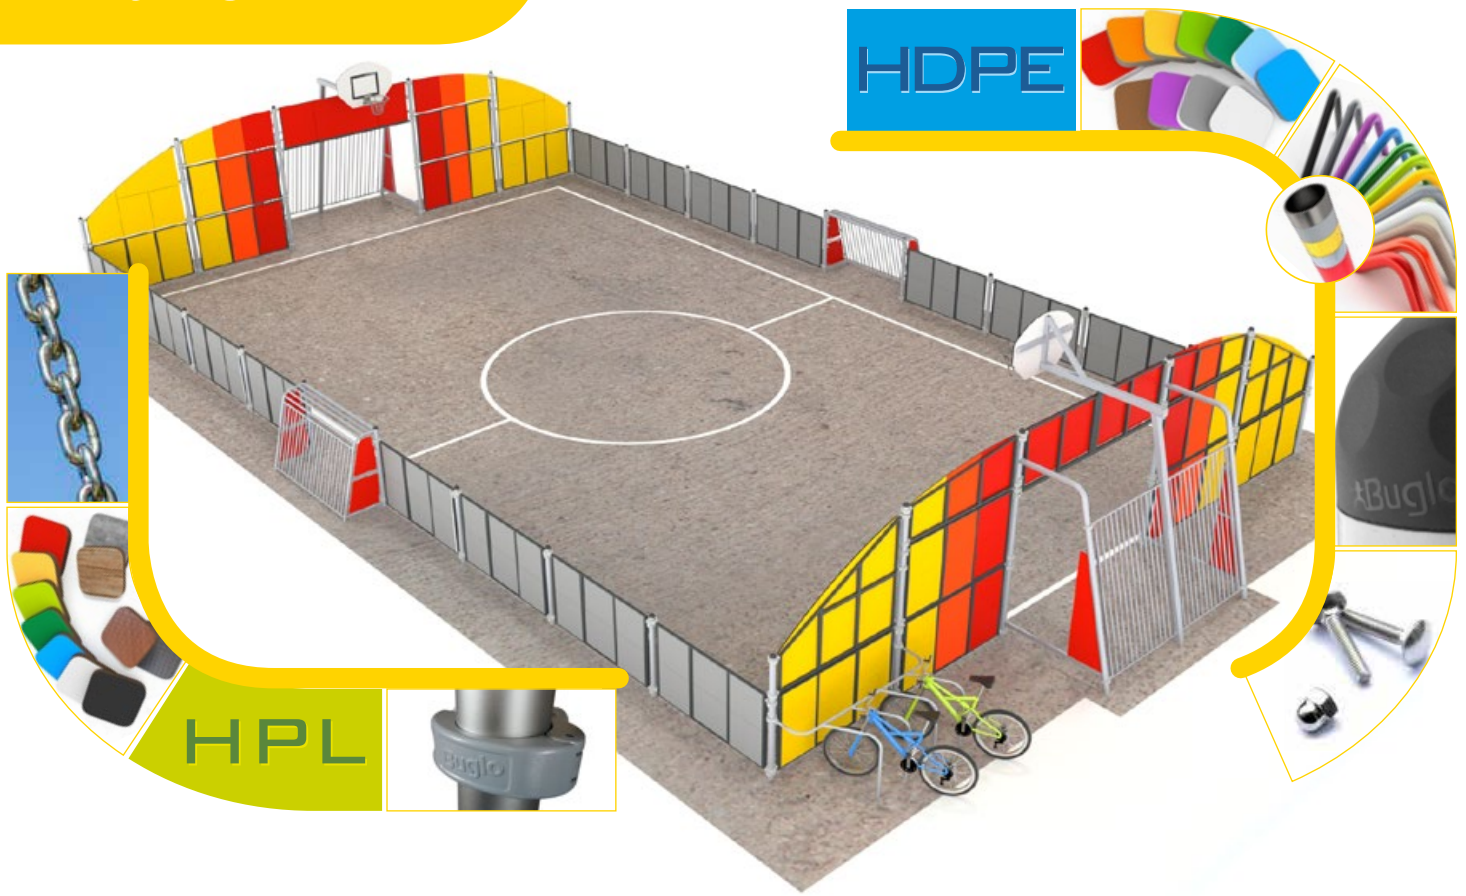

FITNESS CLASSIC

URBANIQ

Buglo[®]

ACTIVE

ACROBAT

SPORT

STREET WORKOUT

INOX